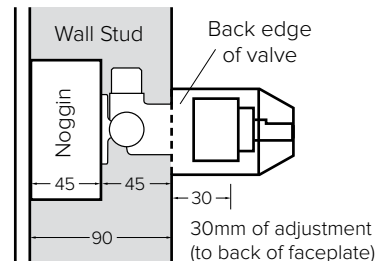

DUE SHOWER MIXER

Ø80
GRADE 316 STAINLESS STEEL
40MM CARTRIDGE
MAINS PRESSURE

BRUSHED
NICKEL:
45170.04

GUN
METAL:
45170.29

BRUSHED
BRASS:
45170.07

30MM ADJUSTMENT RANGE

The Mains Pressure shower mixer features a 30mm adjustment range allowing for different installation requirements and thickness of wall/cladding materials.